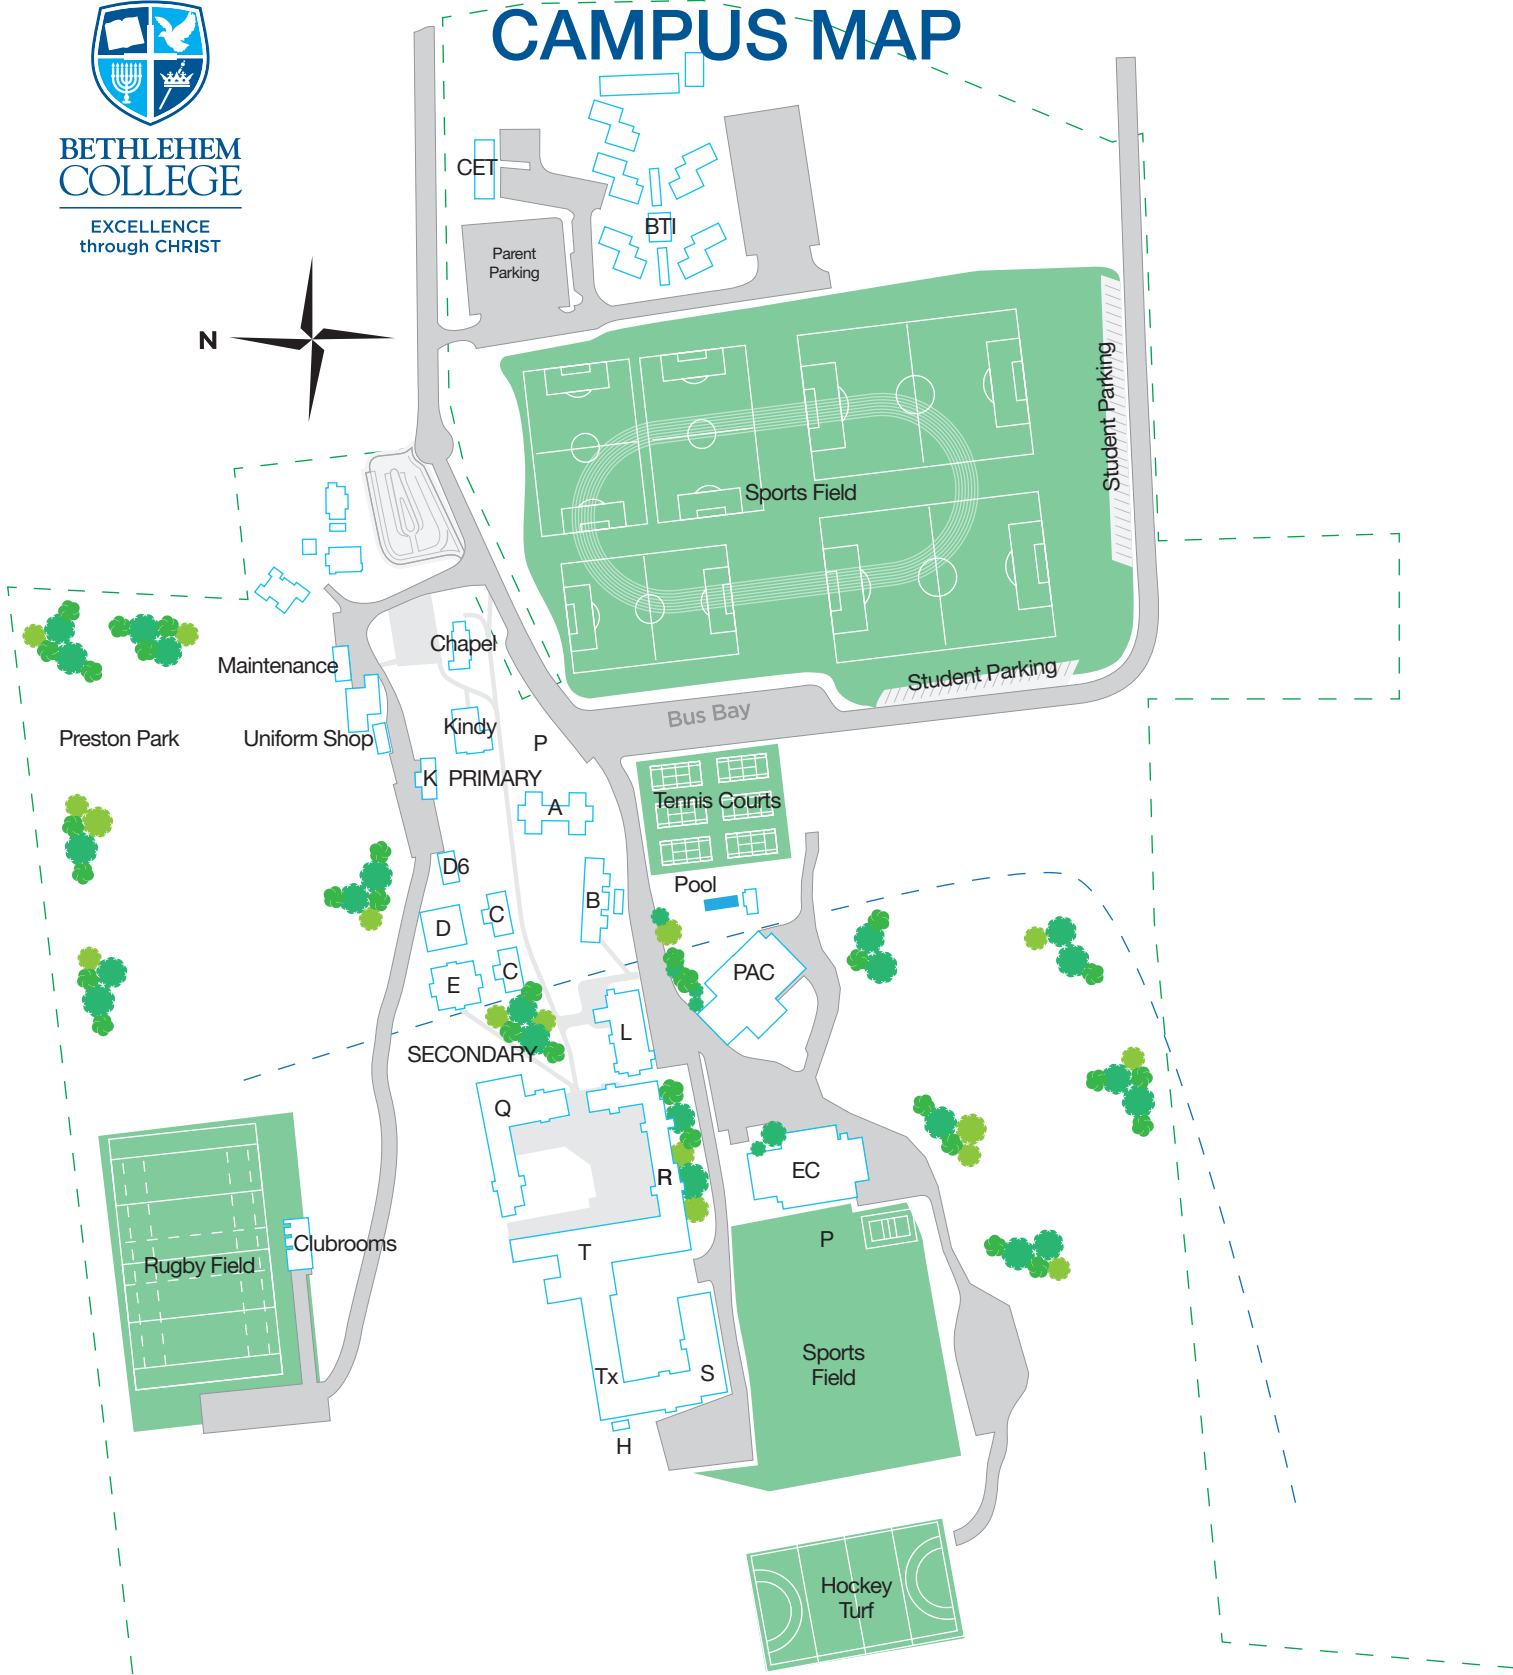

CAMPUS MAP

KEY

- A- Year 1
- B- Year 2
- C- Year 3-4
- D- Year 4-6
- D6- Art, Speech & Drama
- E- Year 5-6
- K- Year 0
- H- Horticulture
- L- Administration, Library
- P- Playground
- Q- English, Maths, Career Pathways, Deans, Learning Support
- R- Year 7-8
- S- Science, Canteen
- T- Social Sciences, Counseling
- Tx- Art, Hard Materials, Nutrition & Health, Technology, Textiles
- BTI- Bethlehem Tertiary Institute
- CET- Christian Education Trust
- PAC- Performing Arts Centre (Auditorium, Drama, Music)
- EC- Events Centre (Gymnasium, Sports & PE Departments)